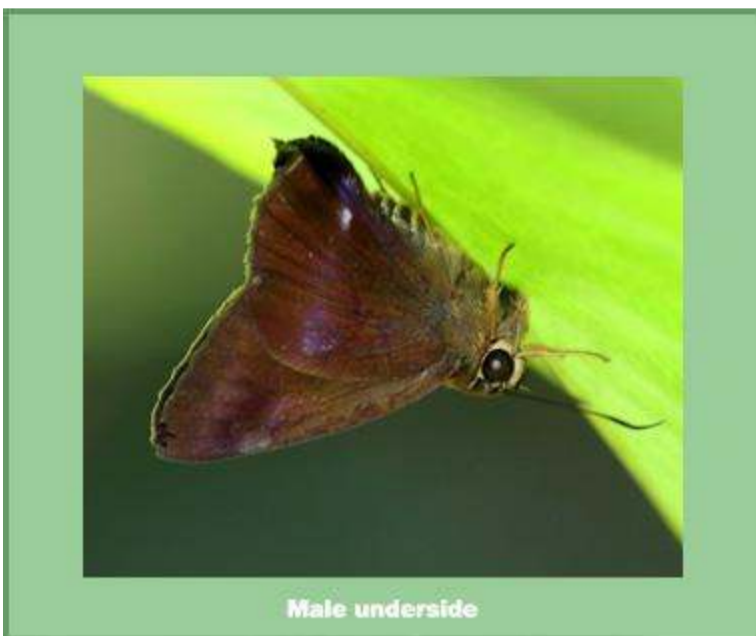

[galleries](#) ▼

[Insects](#) >> [Butterflies](#) >> [Hesperiidae](#) >> *Hasora leucospila leucospila*

Hasora leucospila leucospila

[<< Back to Hesperiidae overview](#)

Mabille 1891 - Violet Awl

Moderately common species on Samui, but rarely encountered owing to its crepuscular habit. Usually seen in the vicinity of forests.